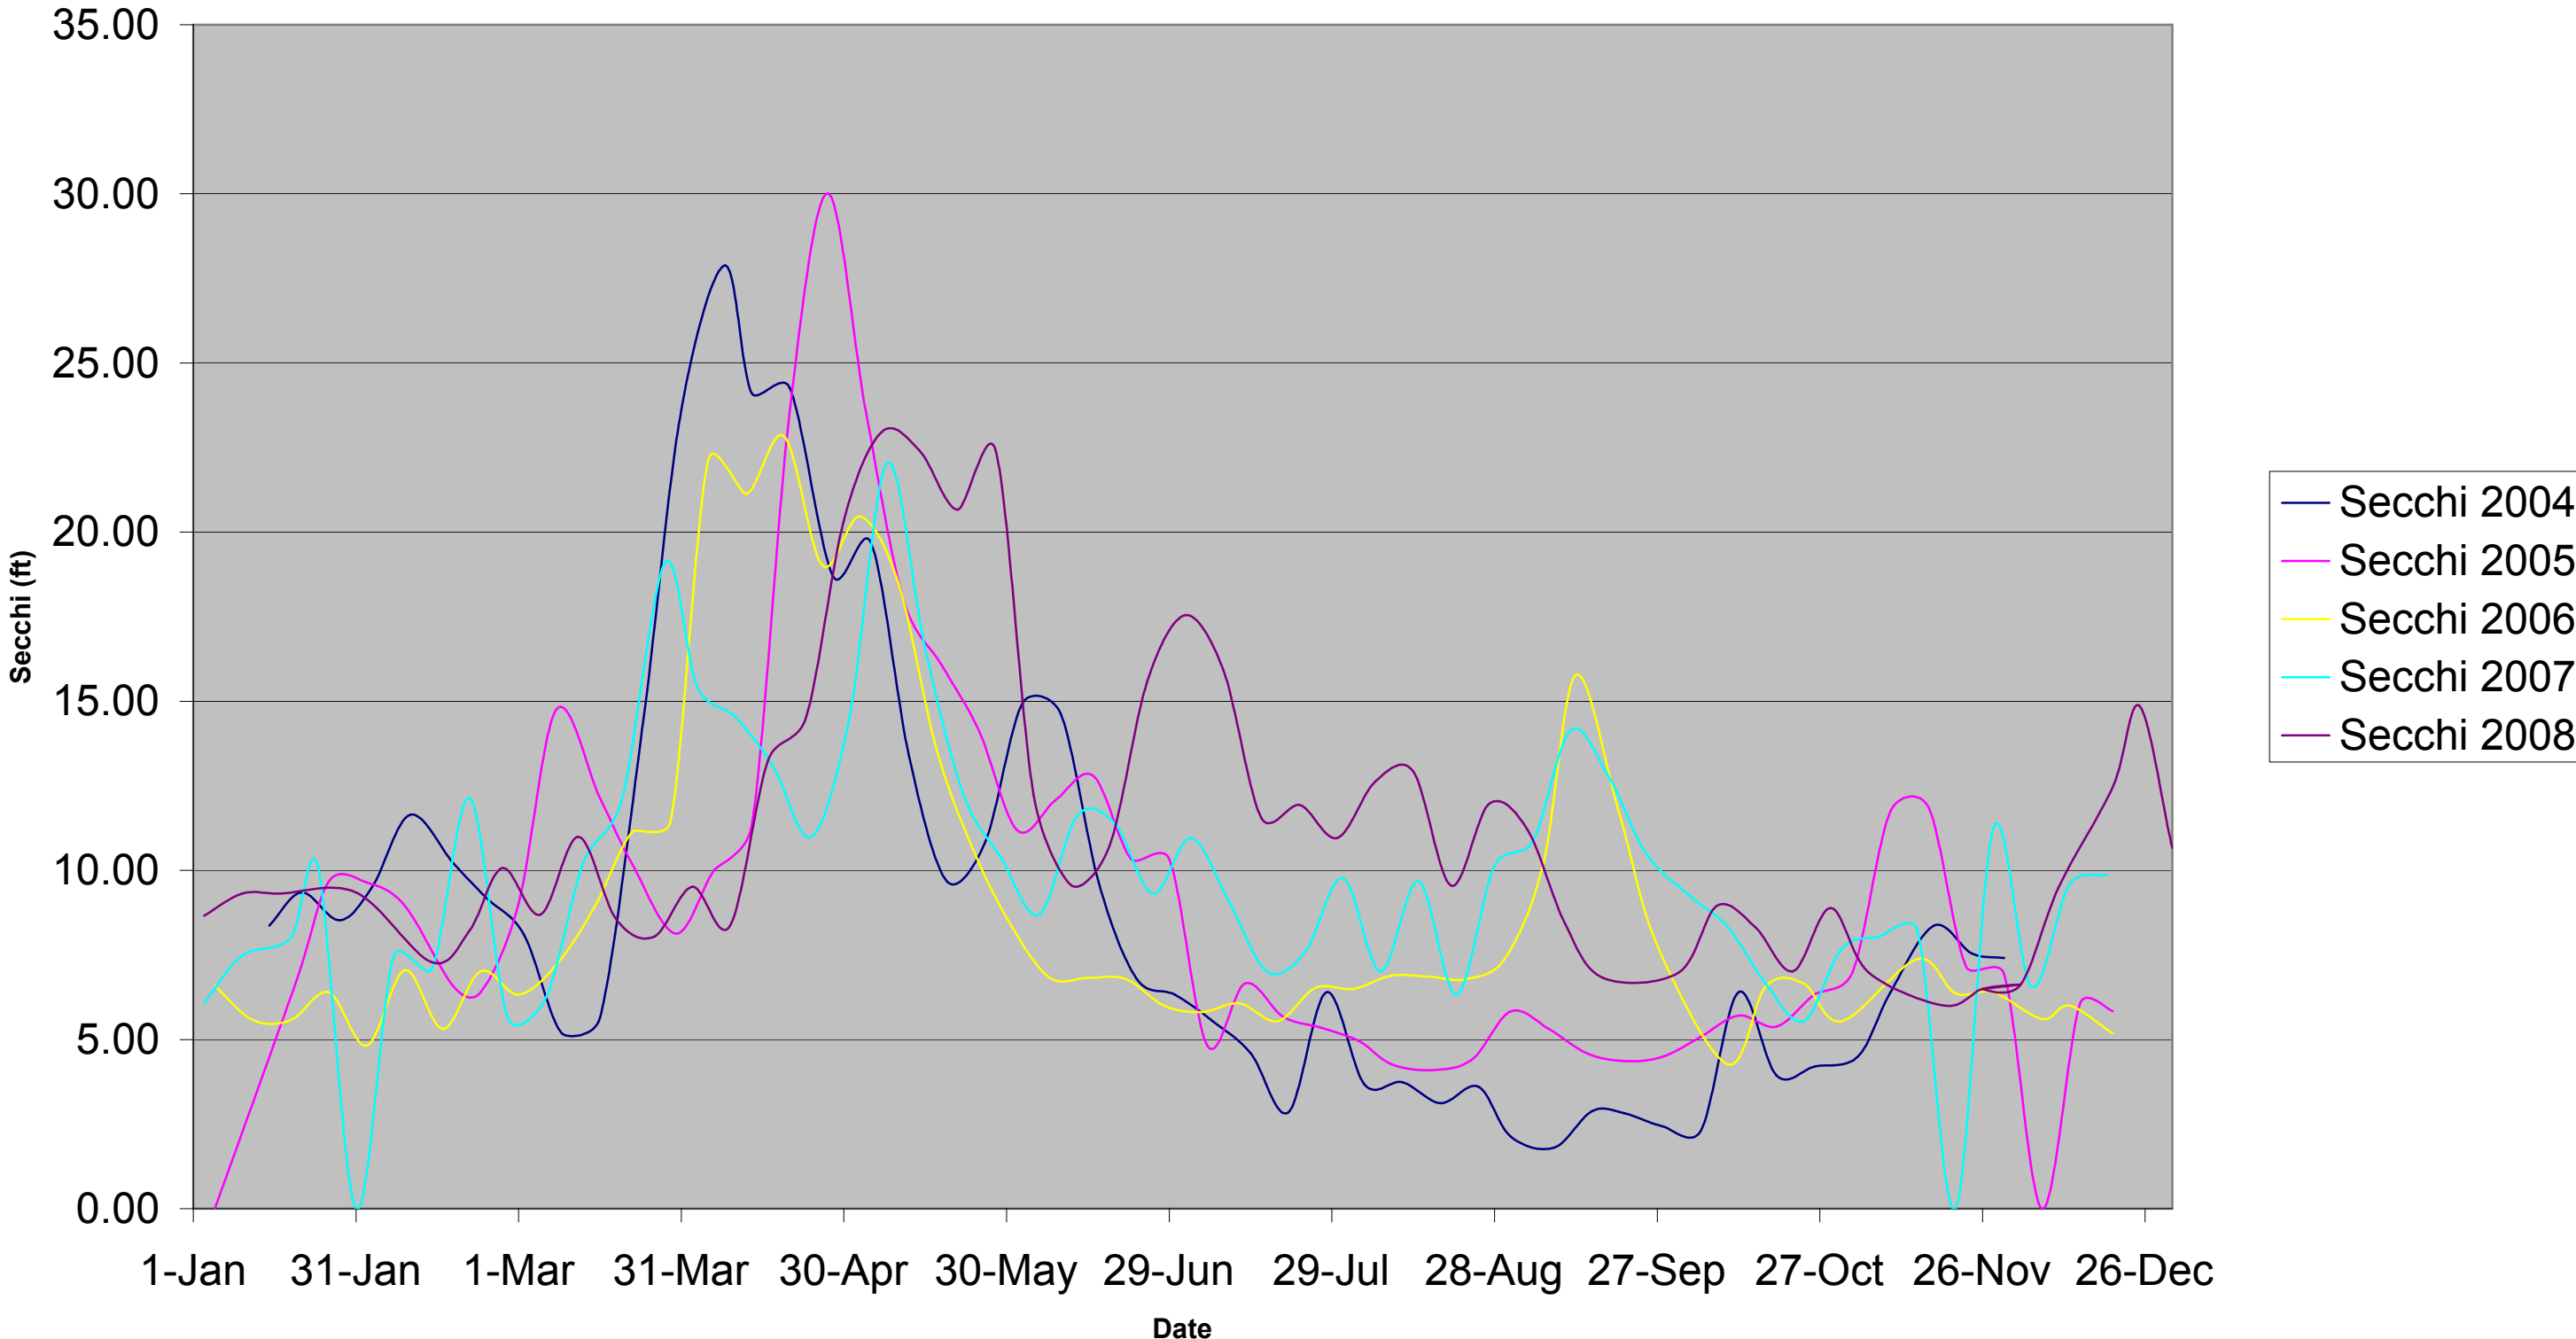

Lake Oswego Secchi Data

Lake Oswego Turbidity Data

### Lake Oswego Temperature Data at 16' Depth