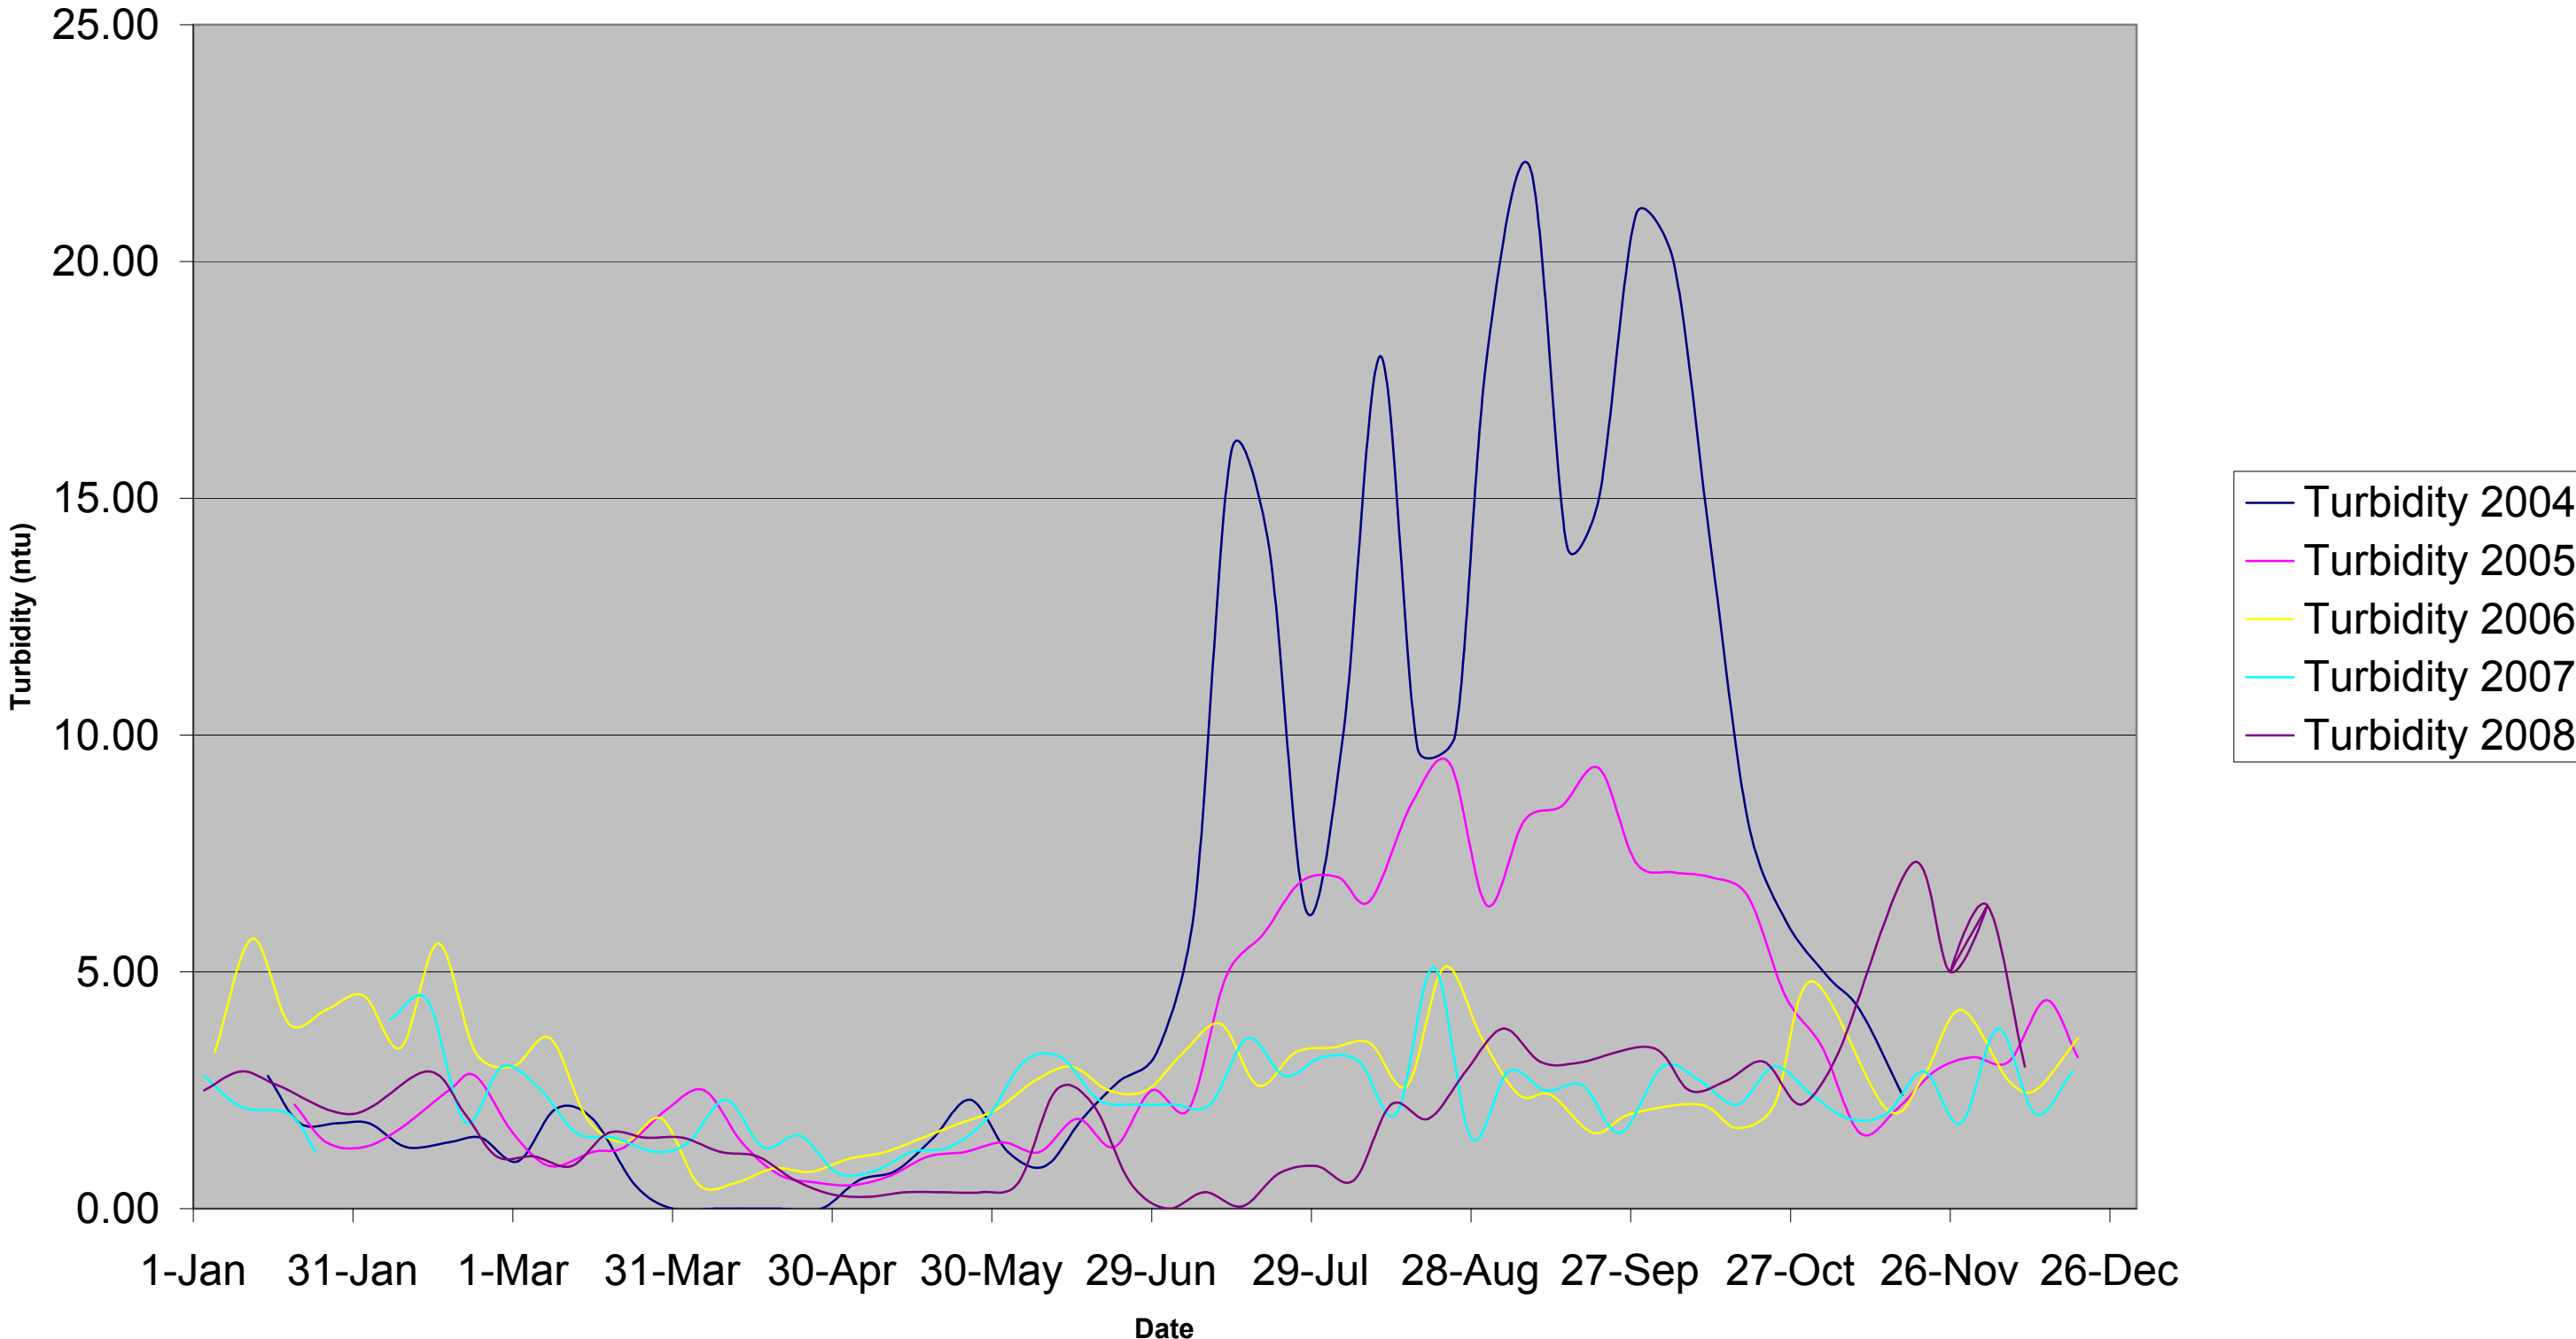

Lake Oswego Secchi Data

Lake Oswego Turbidity Data

### Lake Oswego Temperature Data at 16' Depth